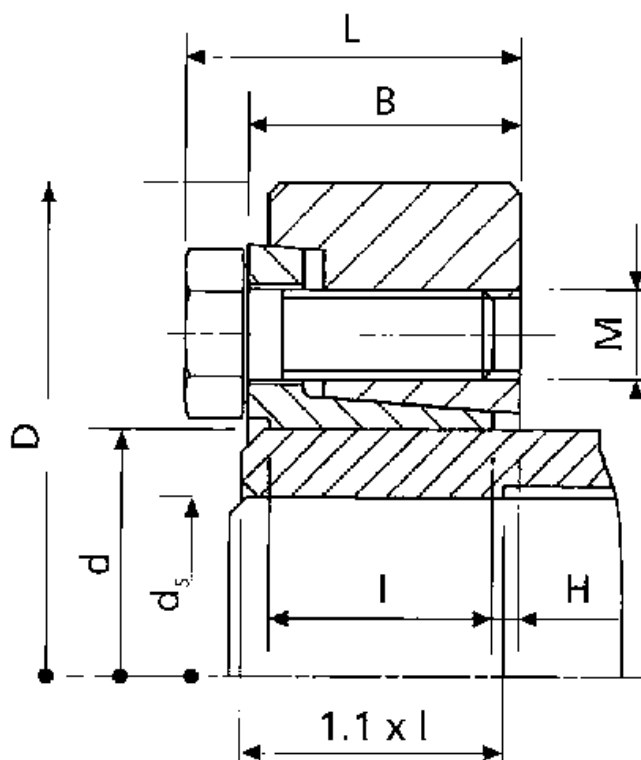

Article number: 437800155

Description: Rota-fix shaft-hub connection SB 155

## Measures

B mm	= 63.0
d H8 mm	= 155
D mm	= 263.0
ds mm	= 110
F kN torque	= 573
H	= 7.5
I mm	= 51.0
L mm	= 72.0

M mm	= M14
T N m torque	= 31500
Ts N m bolt tightening torque	= 190